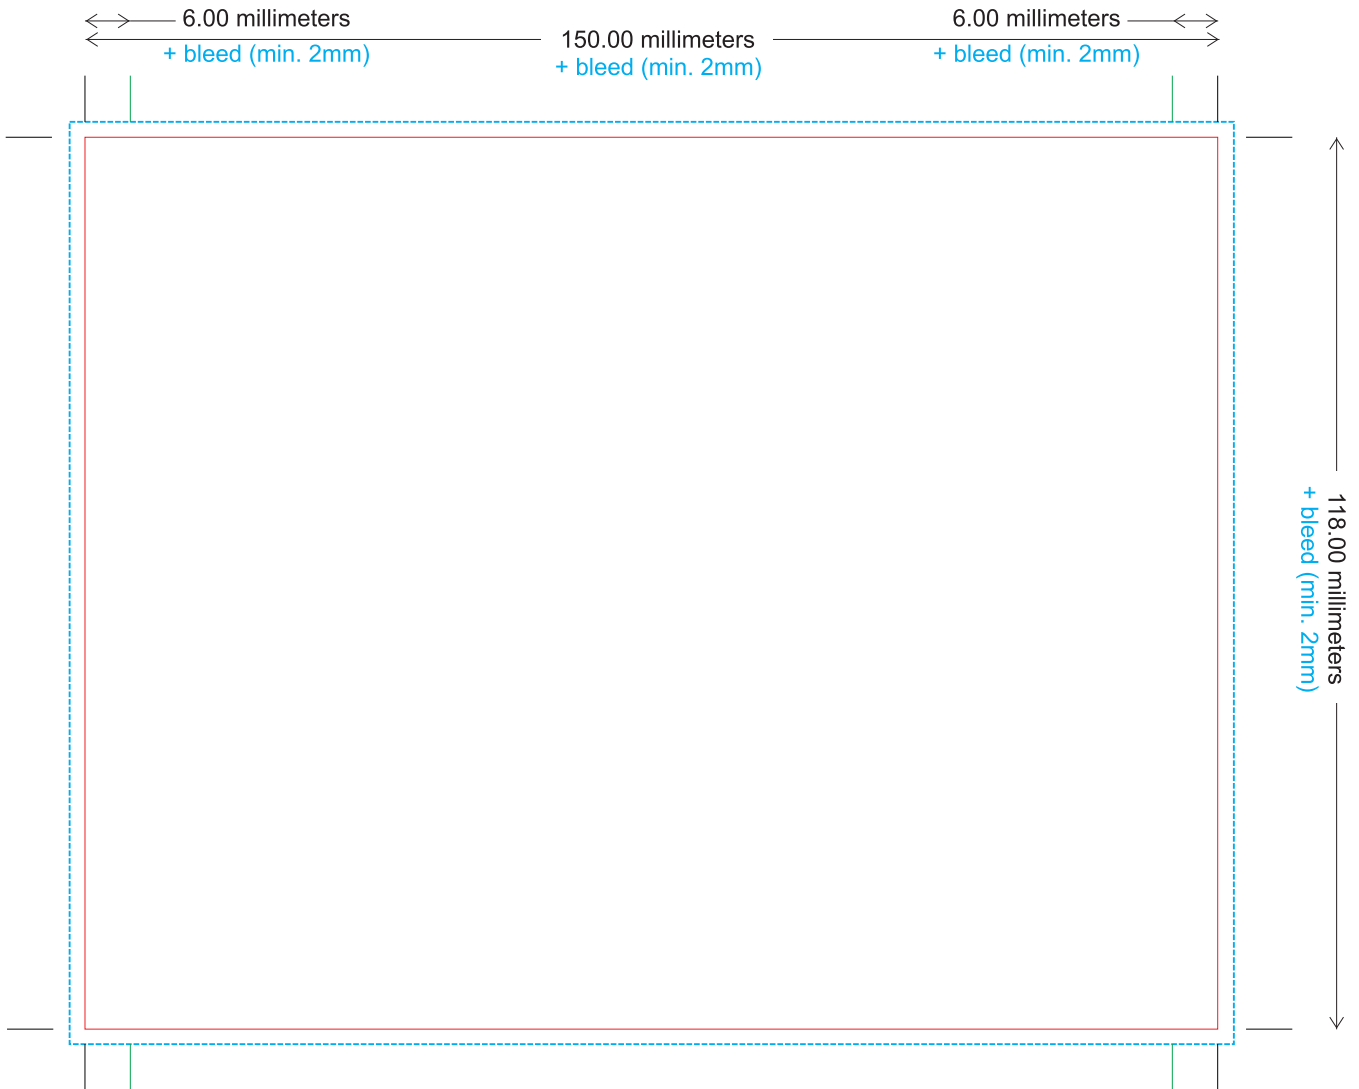

# OUTSIDE

Scale 1:1

----- Bleed (min. 2 mm) ——— Folding line

——— Cutting line

Logos and text have to be placed at least 3 mm away from cutting lines.

Artwork have to be prepared in CMYK color profile.

All texts have to be outlined.

# INSIDE

Scale 1:1

----- Bleed (min. 2 mm) ——— Folding line

——— Cutting line

Logos and text have to be placed at least 3 mm away from cutting lines.

Artwork have to be prepared in CMYK color profile.

All texts have to be outlined.