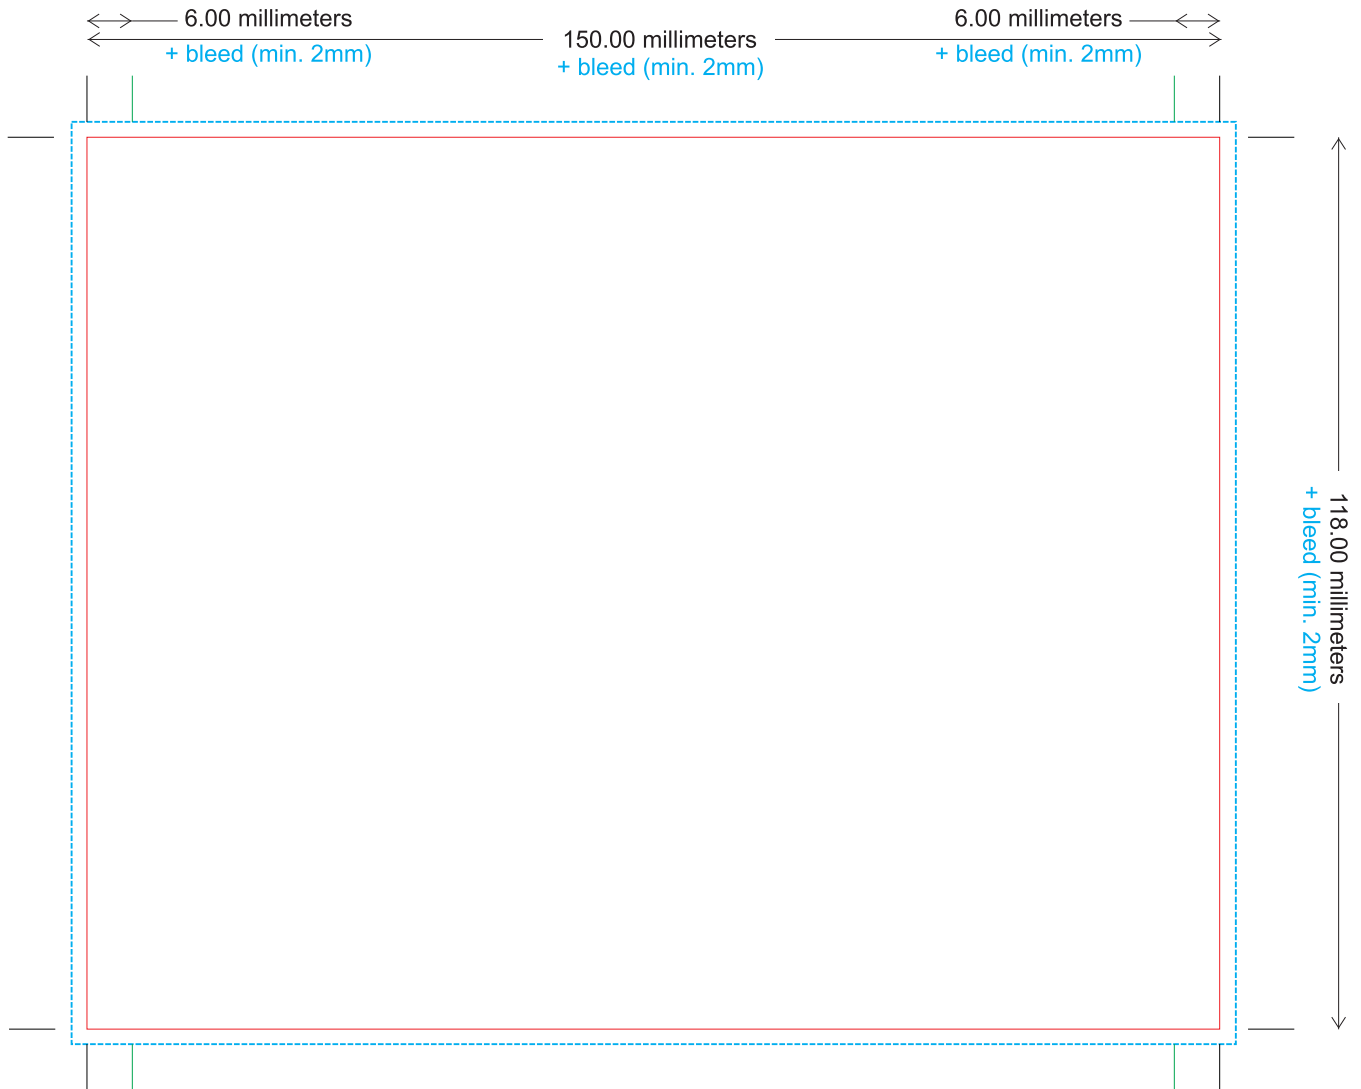

# OUTSIDE

Scale 1:1

----- Bleed (min. 2 mm) ——— Folding line

——— Cutting line

Logos and text have to be placed at least 3 mm away from cutting lines.

Artwork have to be prepared in CMYK color profile.

All texts have to be outlined.

# INSIDE

Scale 1:1

----- Bleed (min. 2 mm) ——— Folding line

——— Cutting line

Logos and text have to be placed at least 3 mm away from cutting lines.

Artwork have to be prepared in CMYK color profile.

All texts have to be outlined.